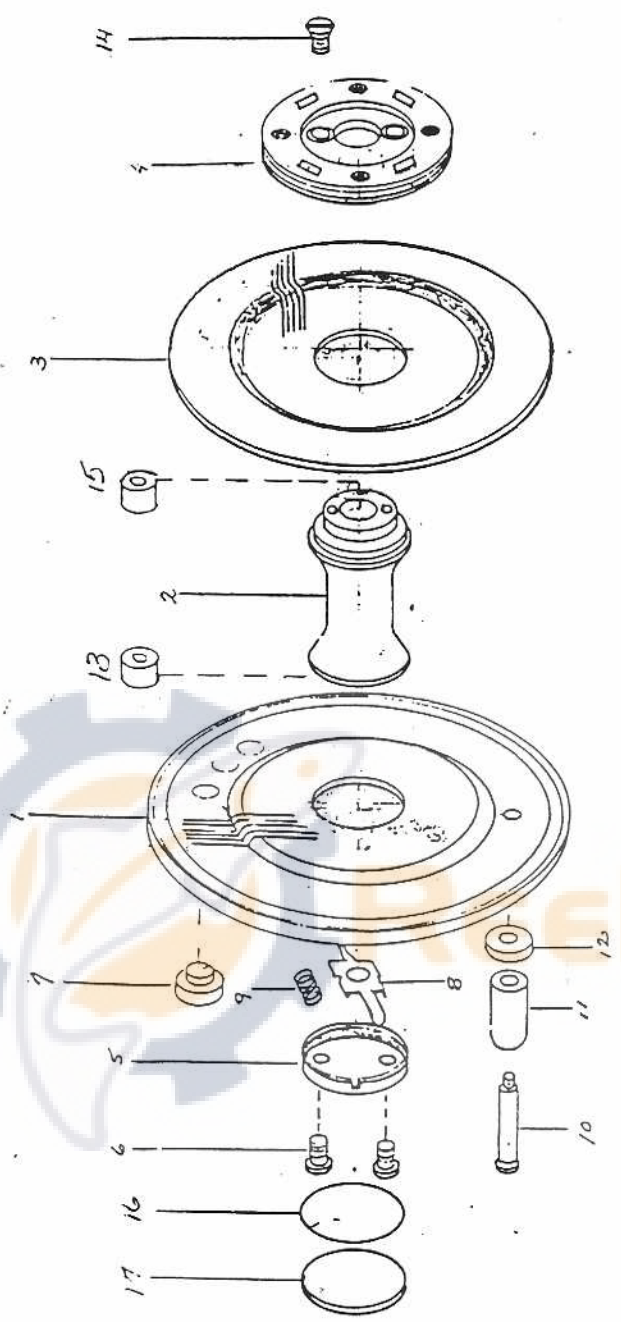

(SD 1213) SPOOL ASSM.

NUMBER OF PART	QUANTITY
1 555 SKINTEX SPOOL SIDE	1
2 906 HUB	1
3 827 REAR SPOOL SIDE	1
4 1209 CLUTCH ASSM.	1
5 251-P SPOOL HUB CAP	1
6 203-S END CAP SCREW	2
7 845-B COUNTERBALANCE	1
8 527-S SPOOL LOCK	1
9 253-S LOCK SPRING	1
10 711-S CRANK KNOB PIN	1
11 720-AP CRANK KNOB	1
12 719-B CRANK KNOB JACKET	1
13 564 SPOOL BUSHING	2
14 279-S CLUTCH SCREW	2
15 525 SPOOL BUSHING	1
16 9501 GLUE BUTTON	1
17 627-S MEDALLION	1